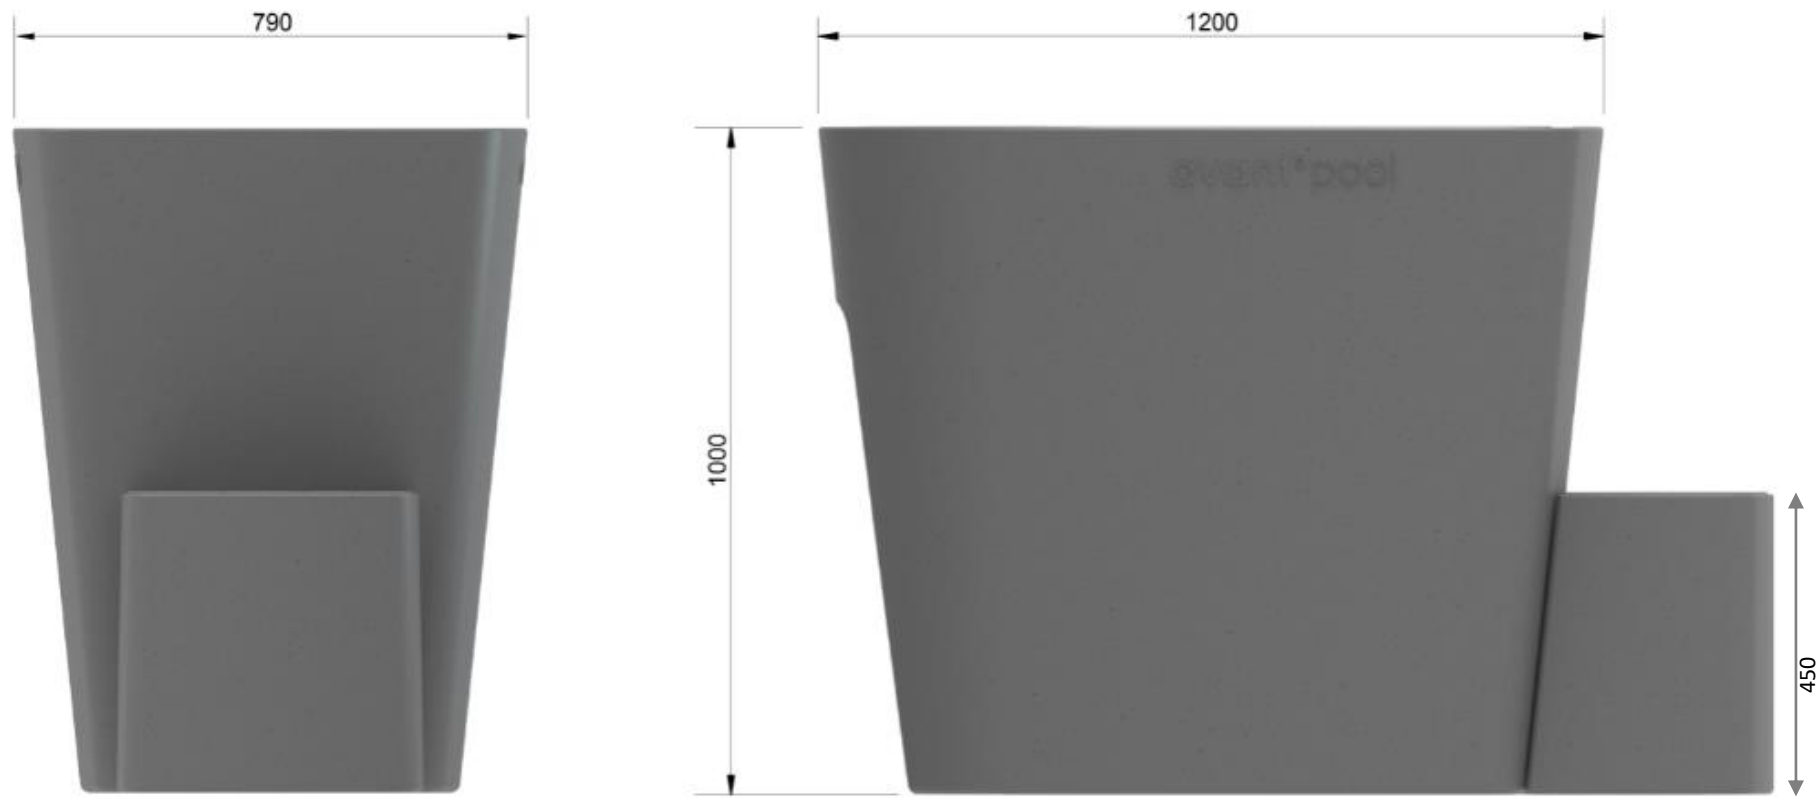

Avantopool Hanki – pool dimensions

Avantopool Hanki – cooling unit

avant^opool

Hanki pool:

- **Dimensions:**
 - Pool: Length 1200 mm (1454 mm with the step), width 790 mm, height 1000mm
 - Step: Length: 439 mm, width 471 mm, height 450 mm
- **Material:** Polyethylene plastic, 2-layer polyurethane insulation
- **Capacity:** full 450 l / normal use 350-380 l
- **Weight when empty:**
 - Pool 39 kg
 - Step 9 kg
- **Weight of the pool when filled:** 400-450 kg
- **Inlet & outlet:** quick release hose connector

Hanki cooling unit:

- **Dimensions:**
 - Length 600mm, width 410mm, height 425mm
- **Weight:** 48 kg
- **Temperature range:** Adjustable between +4°C and +16°C
- **Cooling power:** 0,7 kW (5°C per hour)
- **Refrigerant:** R410a
- **Digital control panel:**
 - Actual water temperature
 - Target water temperature
- **Required power supply:** 230V~ 50/60Hz, single-phase. With a residual current device (RCD) in the supply cord.
- **4 wheels** ensuring easy moving
- **2 firm handles** for lifting up